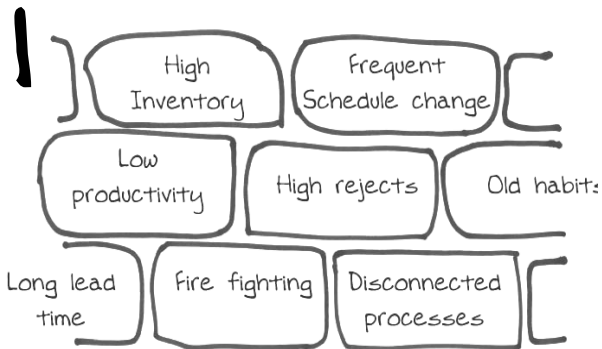

CREATING AN EFFECTIVE ENTERPRISE

What we deal with

These are the **pains** that cost your business every day.

What we do

IQI Frontiers assist businesses to be more effective, productive and innovative by creating change in **methods**, **environment** and in people's **mindset**.

3 steps method

TCR© (Train, Coach & Renovate) is a system where we break **barriers** and change **habits**.

4 How we deliver value

Coaching ❖ Training ❖ eLearning ❖ Games ❖ Consulting

5 Contacts

W: www.iqifrontiers.com
 E: kokyinloke@iqifrontiers.com
 T: +6017 287 4128 (Mal)
 T: +60404646508 (Aus)